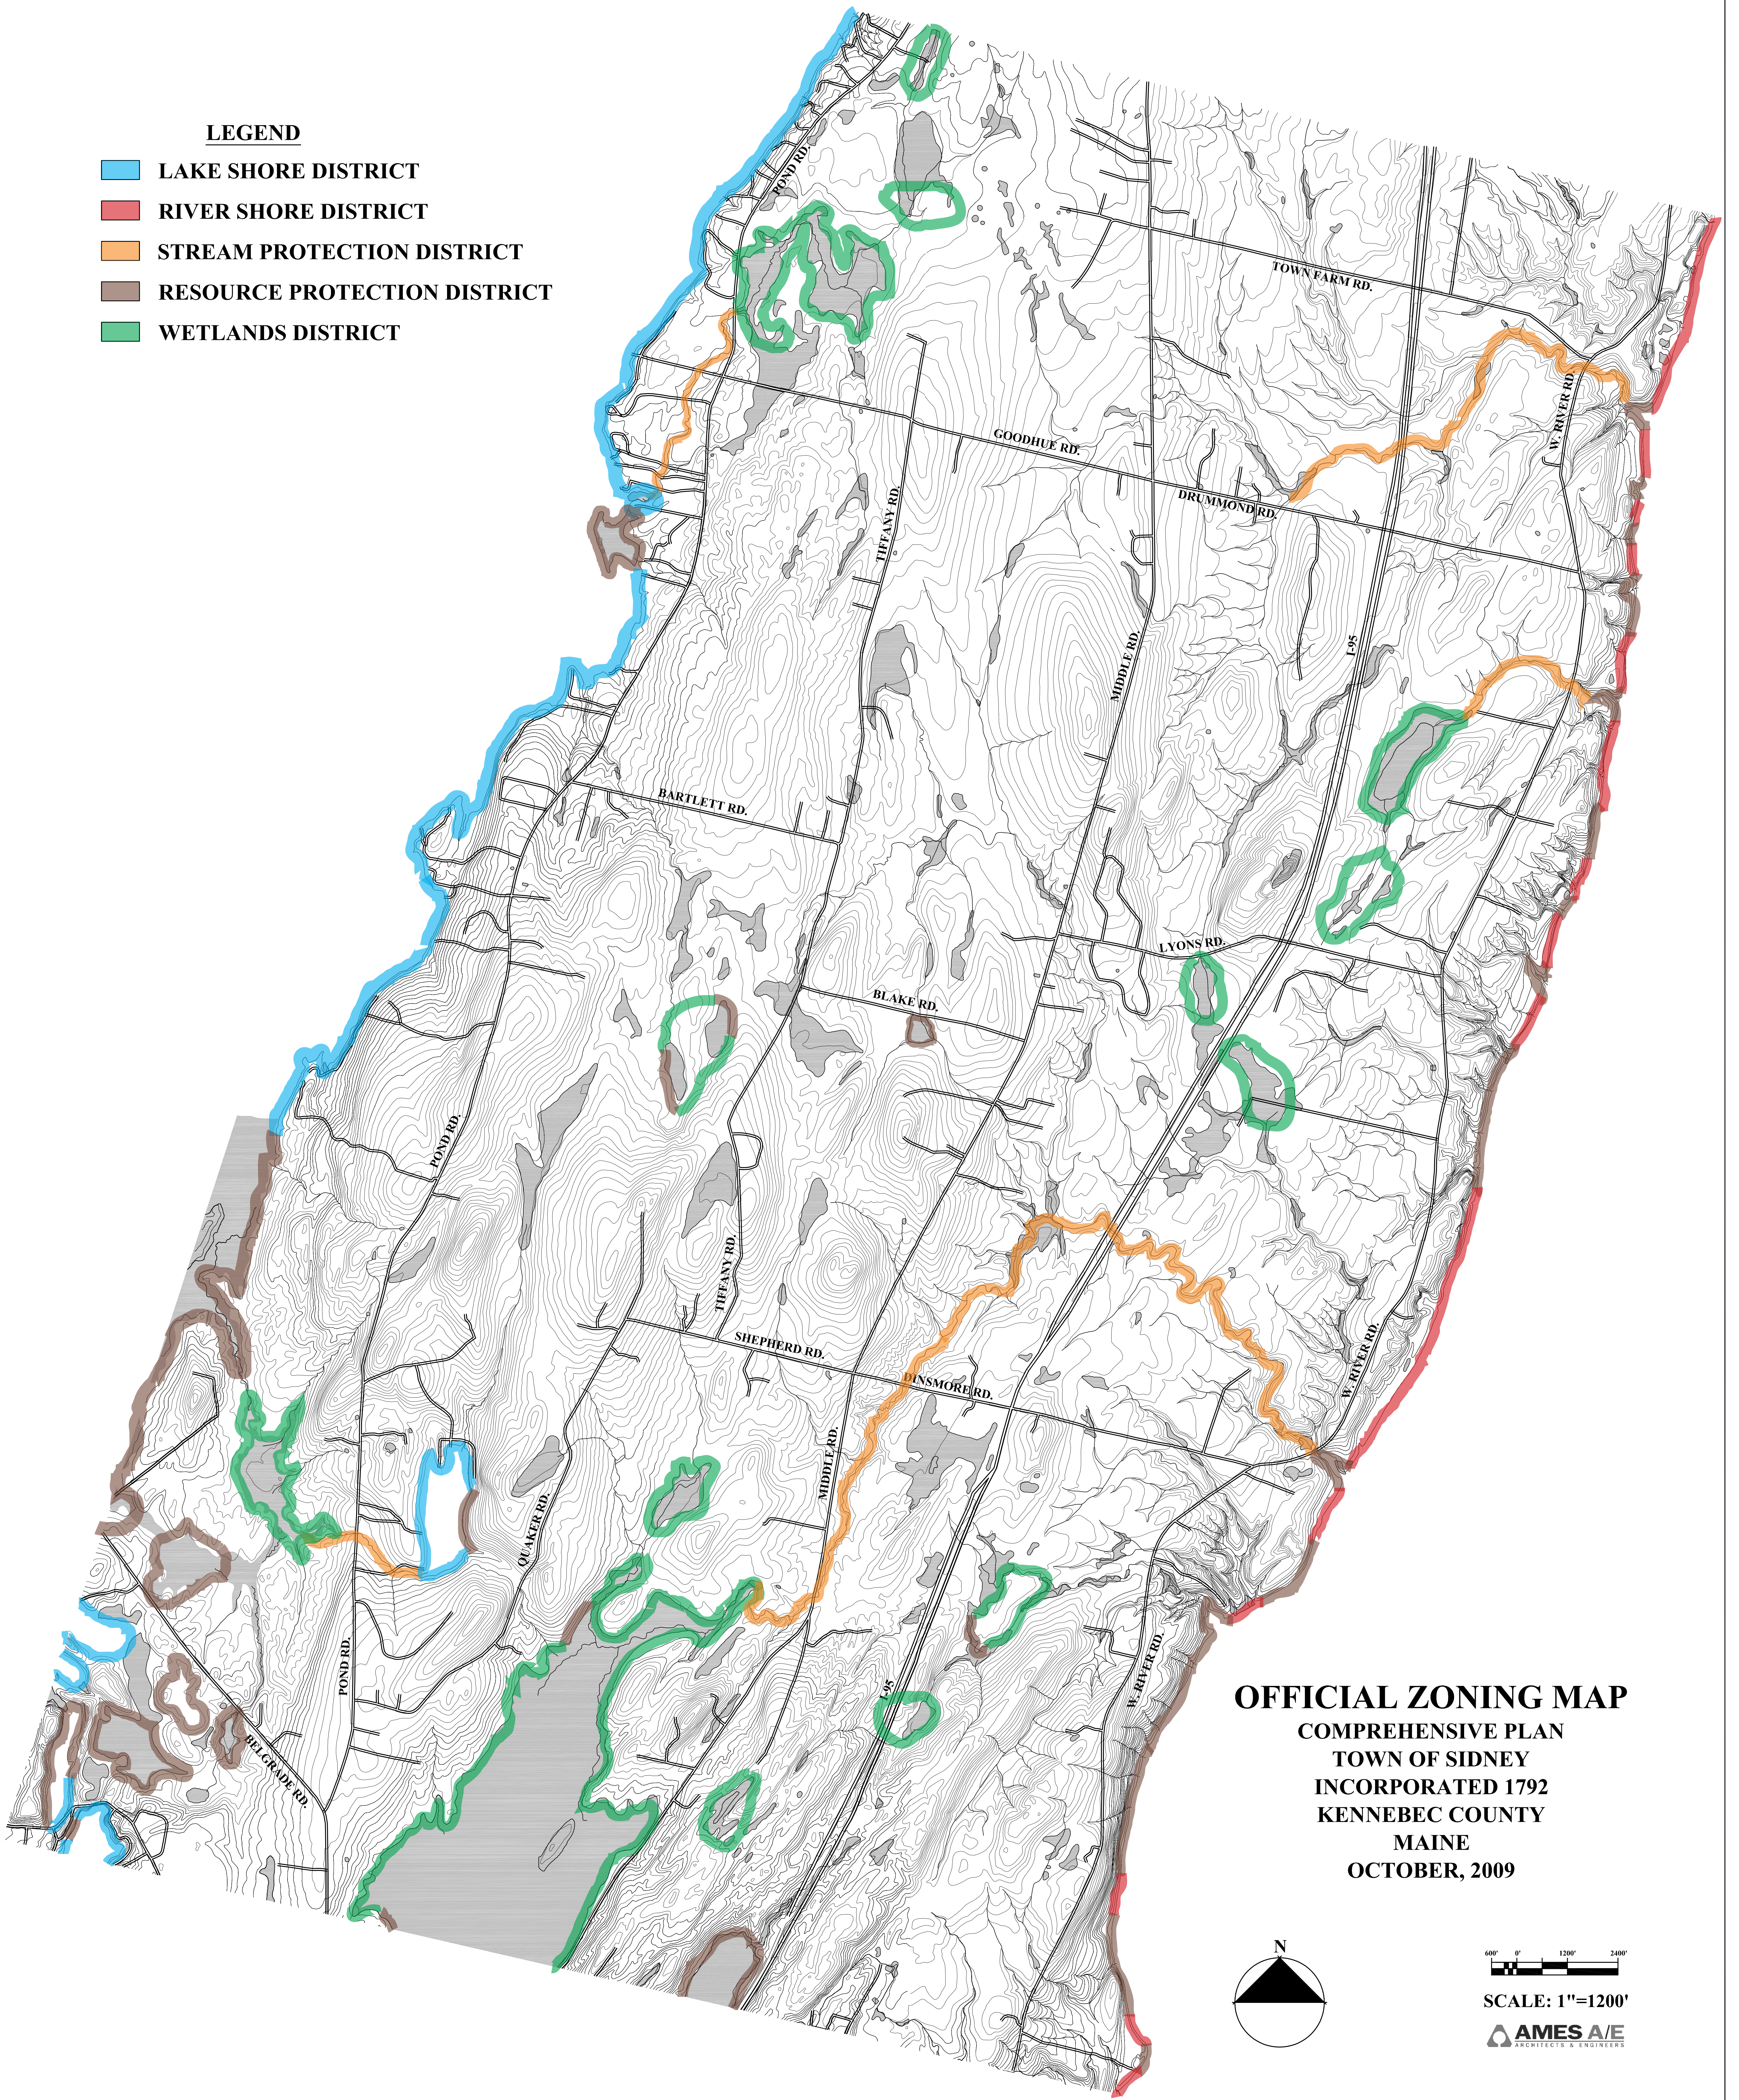

LEGEND

- LAKE SHORE DISTRICT
- RIVER SHORE DISTRICT
- STREAM PROTECTION DISTRICT
- RESOURCE PROTECTION DISTRICT
- WETLANDS DISTRICT

OFFICIAL ZONING MAP
COMPREHENSIVE PLAN
TOWN OF SIDNEY
INCORPORATED 1792
KENNEBEC COUNTY
MAINE
OCTOBER, 2009

SCALE: 1"=1200'